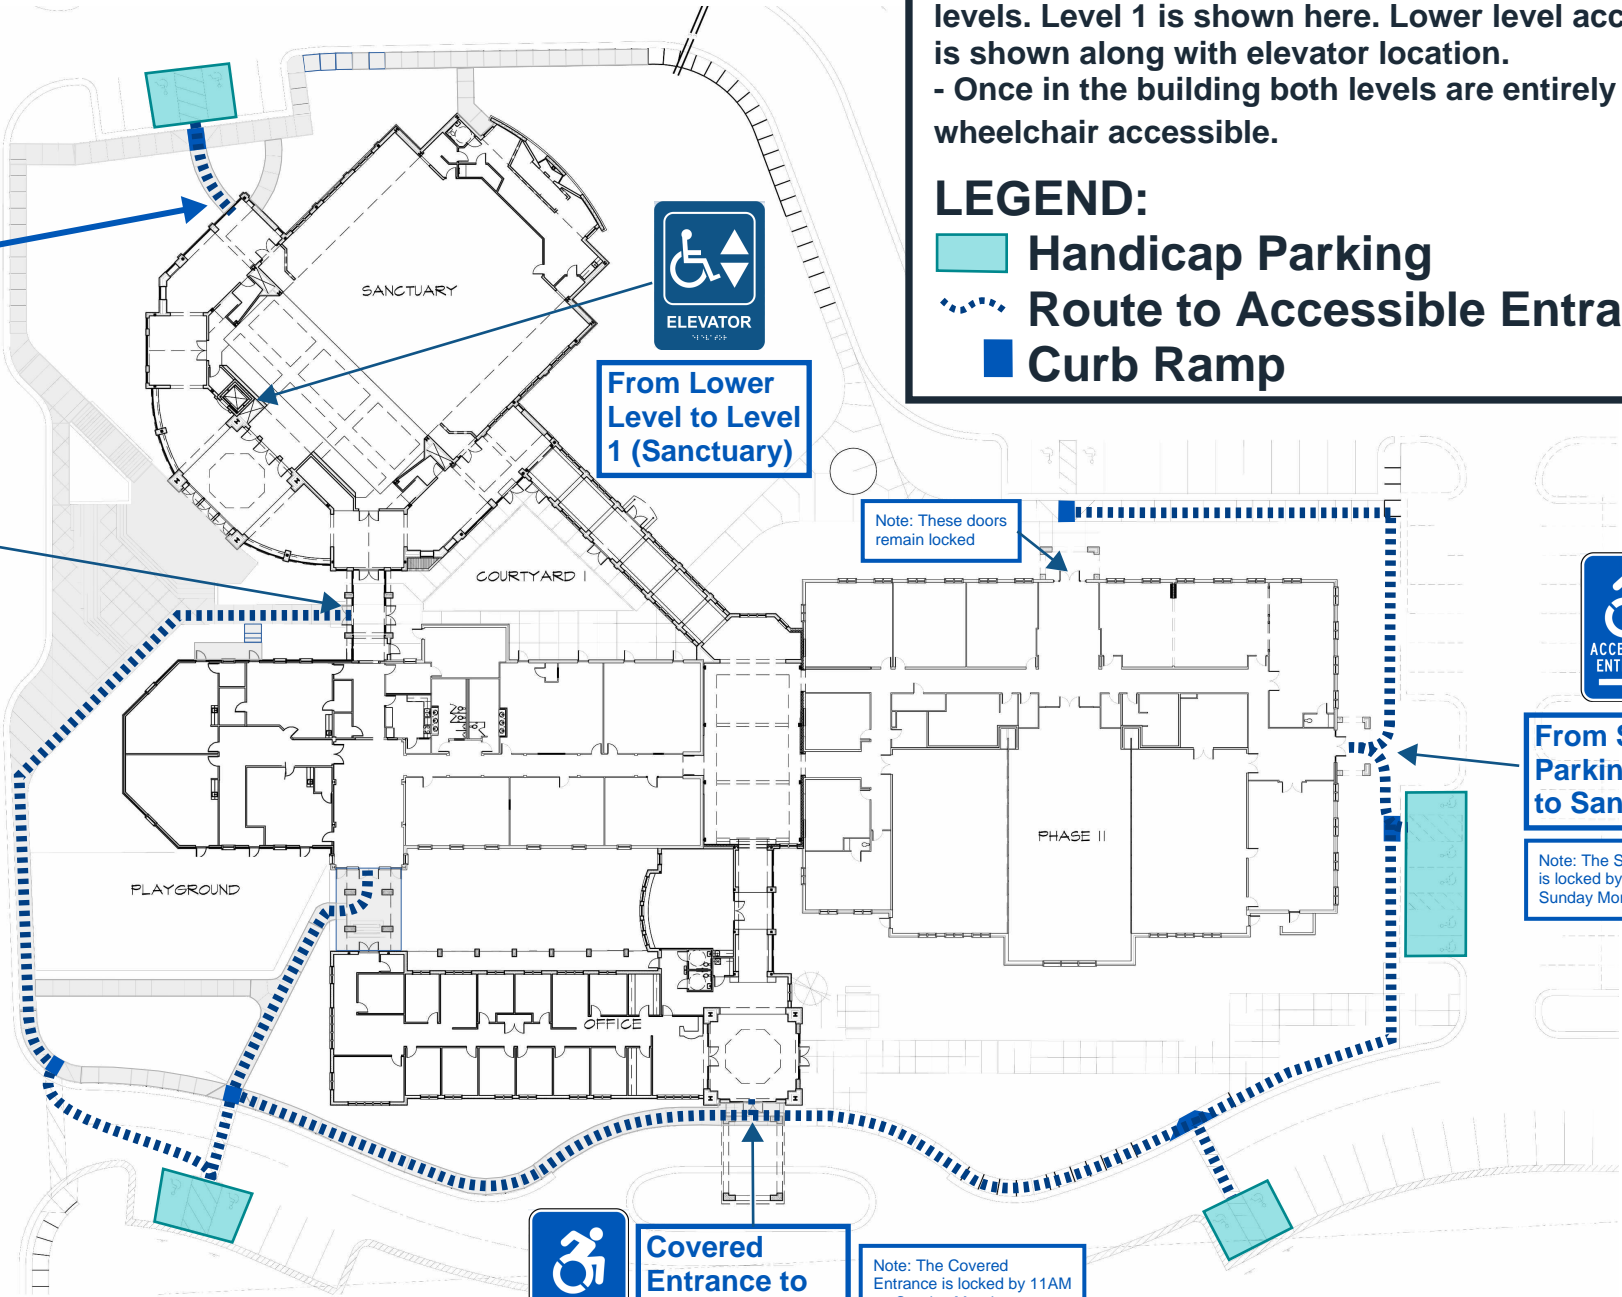

Note: The Lower Level Entrance is locked by 11AM on Sunday Mornings.

Lower Level Accessible Entrance

From North Parking Lot to Sanctuary

From Lower Level to Level 1 (Sanctuary)

Note: These doors remain locked

From South Parking Lot to Sanctuary

Note: The South Entrance is locked by 11AM on Sunday Mornings.

Covered Entrance to Sanctuary

Note: The Covered Entrance is locked by 11AM on Sunday Mornings.

CGS ACCESSIBILITY GUIDE

- CGS has multiple accessible entrances and two levels. Level 1 is shown here. Lower level access is shown along with elevator location.
- Once in the building both levels are entirely wheelchair accessible.

LEGEND:

- Handicap Parking
- Route to Accessible Entrance
- Curb Ramp