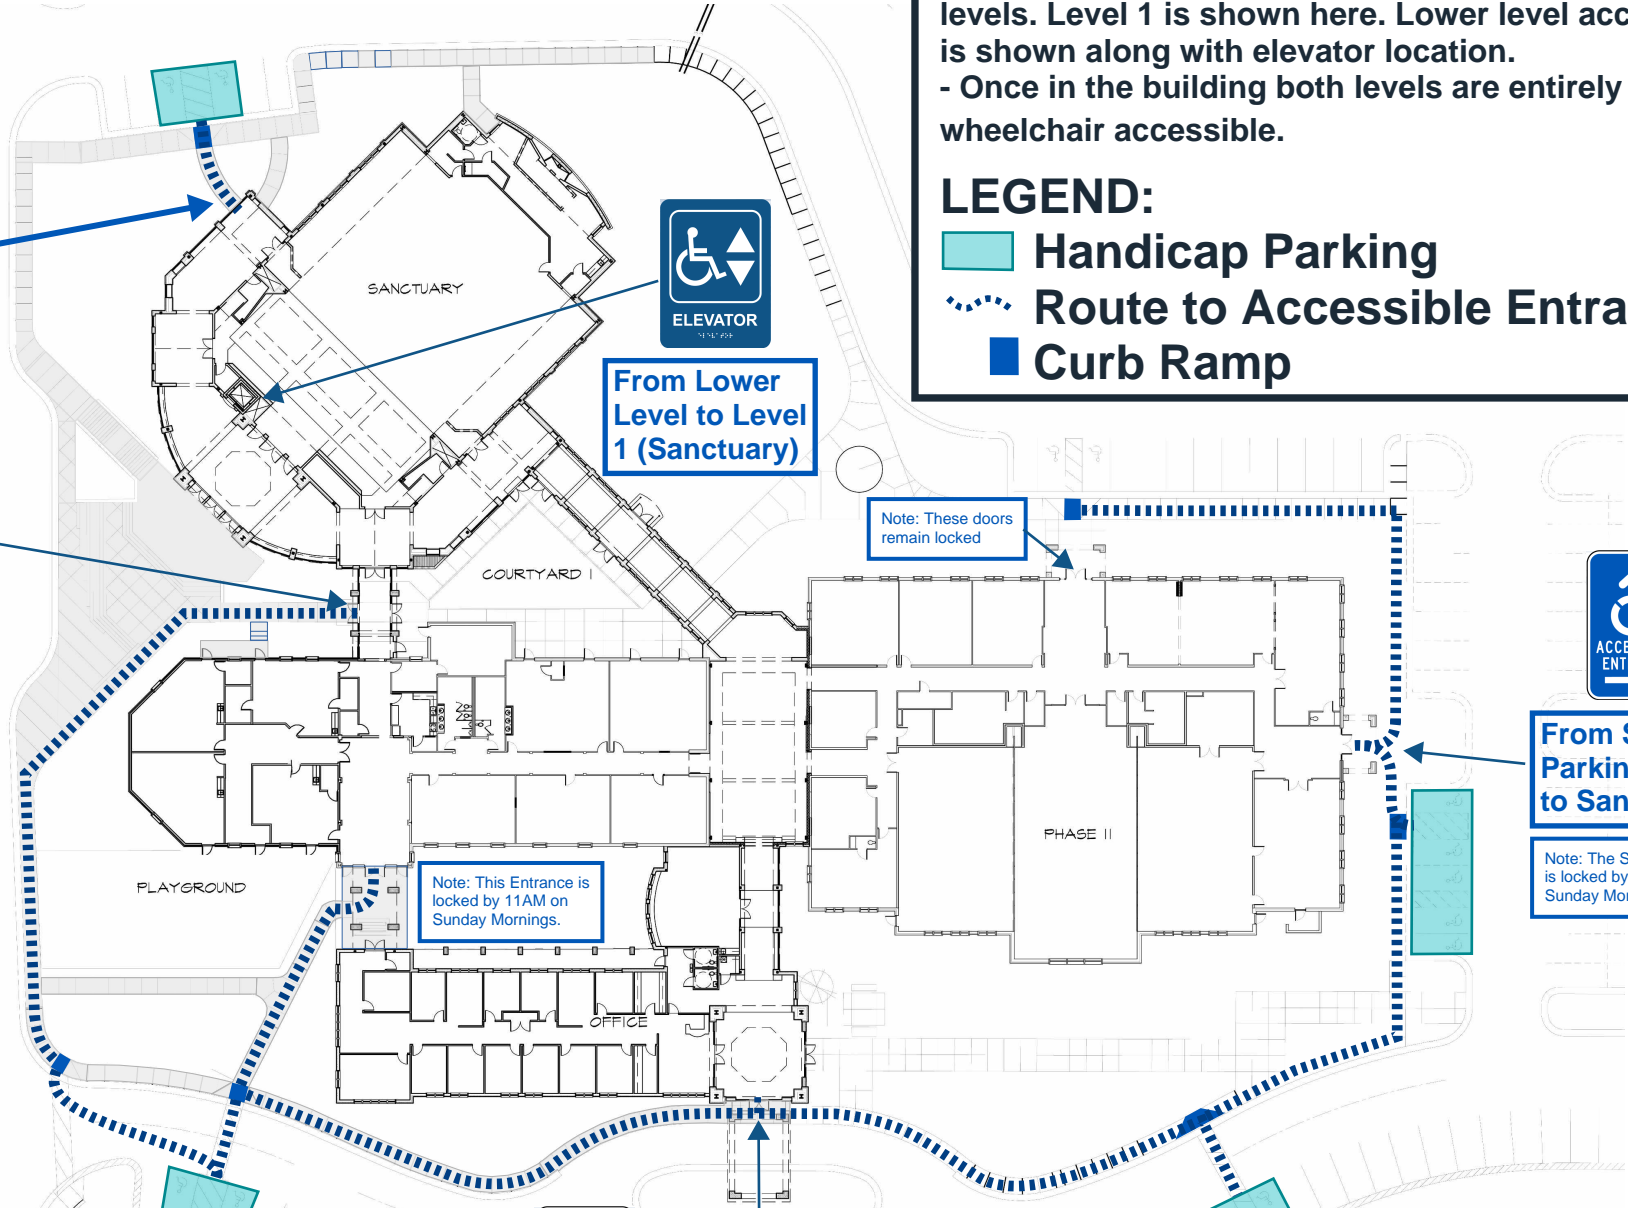

Note: The Lower Level Entrance is locked by 11AM on Sunday Mornings.

Lower Level Accessible Entrance

From North Parking Lot to Sanctuary

From Lower Level to Level 1 (Sanctuary)

Note: These doors remain locked

Note: This Entrance is locked by 11AM on Sunday Mornings.

From South Parking Lot to Sanctuary

Note: The South Entrance is locked by 11AM on Sunday Mornings.

Covered Entrance to Sanctuary

Note: The Covered Entrance is locked by 11AM on Sunday Mornings.

CGS ACCESSIBILITY GUIDE

- CGS has multiple accessible entrances and two levels. Level 1 is shown here. Lower level access is shown along with elevator location.
- Once in the building both levels are entirely wheelchair accessible.

LEGEND:

- Handicap Parking
- Route to Accessible Entrance
- Curb Ramp